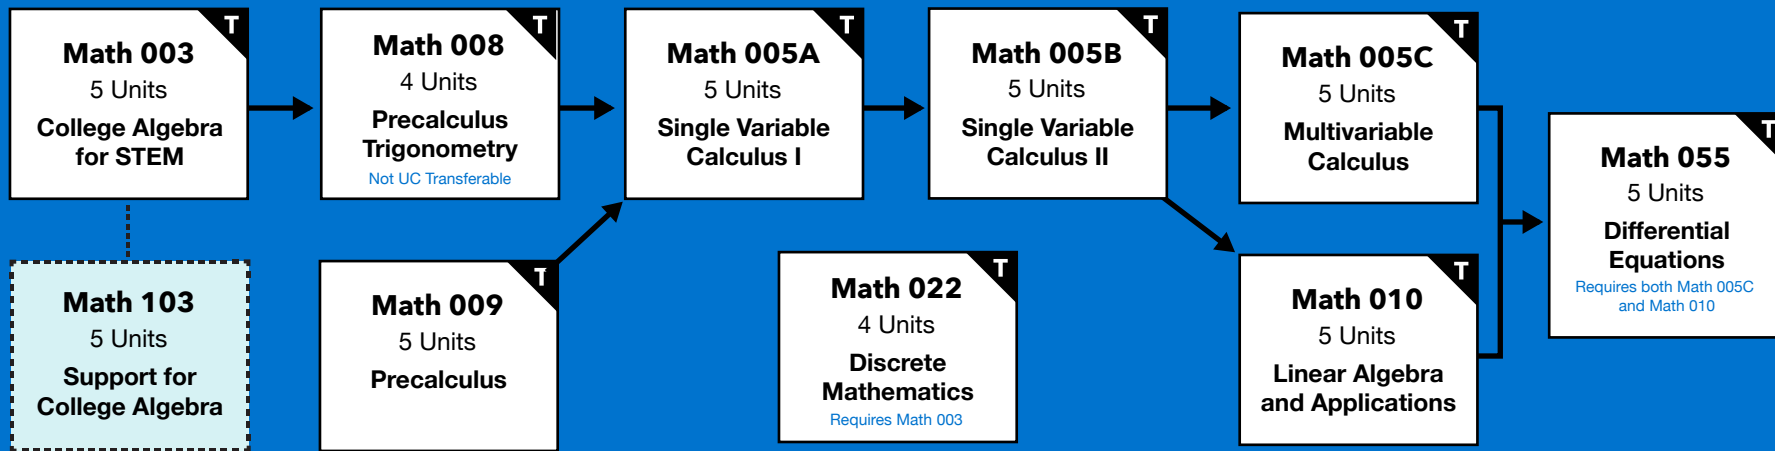

Science, Technology, Engineering & Math Students

T Transferable/ College-Level Courses. Your major determines which College Level Math you need. Please meet with a counselor if you have questions.
 Optional Support Course. Taken concurrently with linked transfer course.

Statistics and Liberal Arts Math Students

T Transferable/ College-Level Courses. Your major determines which College Level Math you need. Please meet with a counselor if you have questions.
 Optional Support Course. Taken concurrently with linked transfer course.