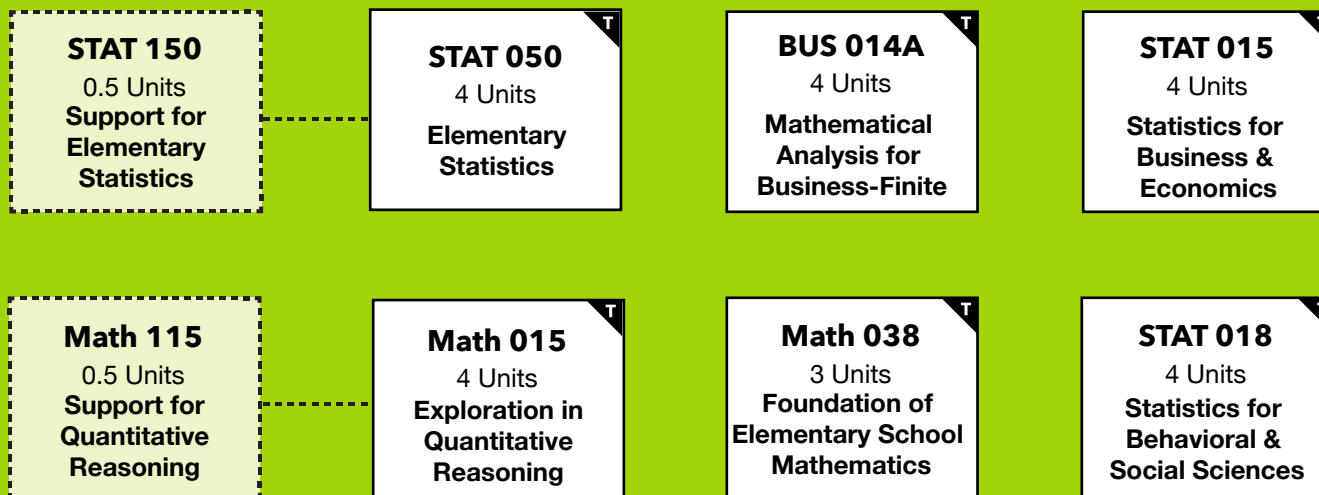

Statistics and Liberal Arts Math Students

T Transferable/ College-Level Courses. Your major determines which College Level Math you need. Please meet with a counselor if you have questions.
Optional Support Course. Taken concurrently with linked transfer course.