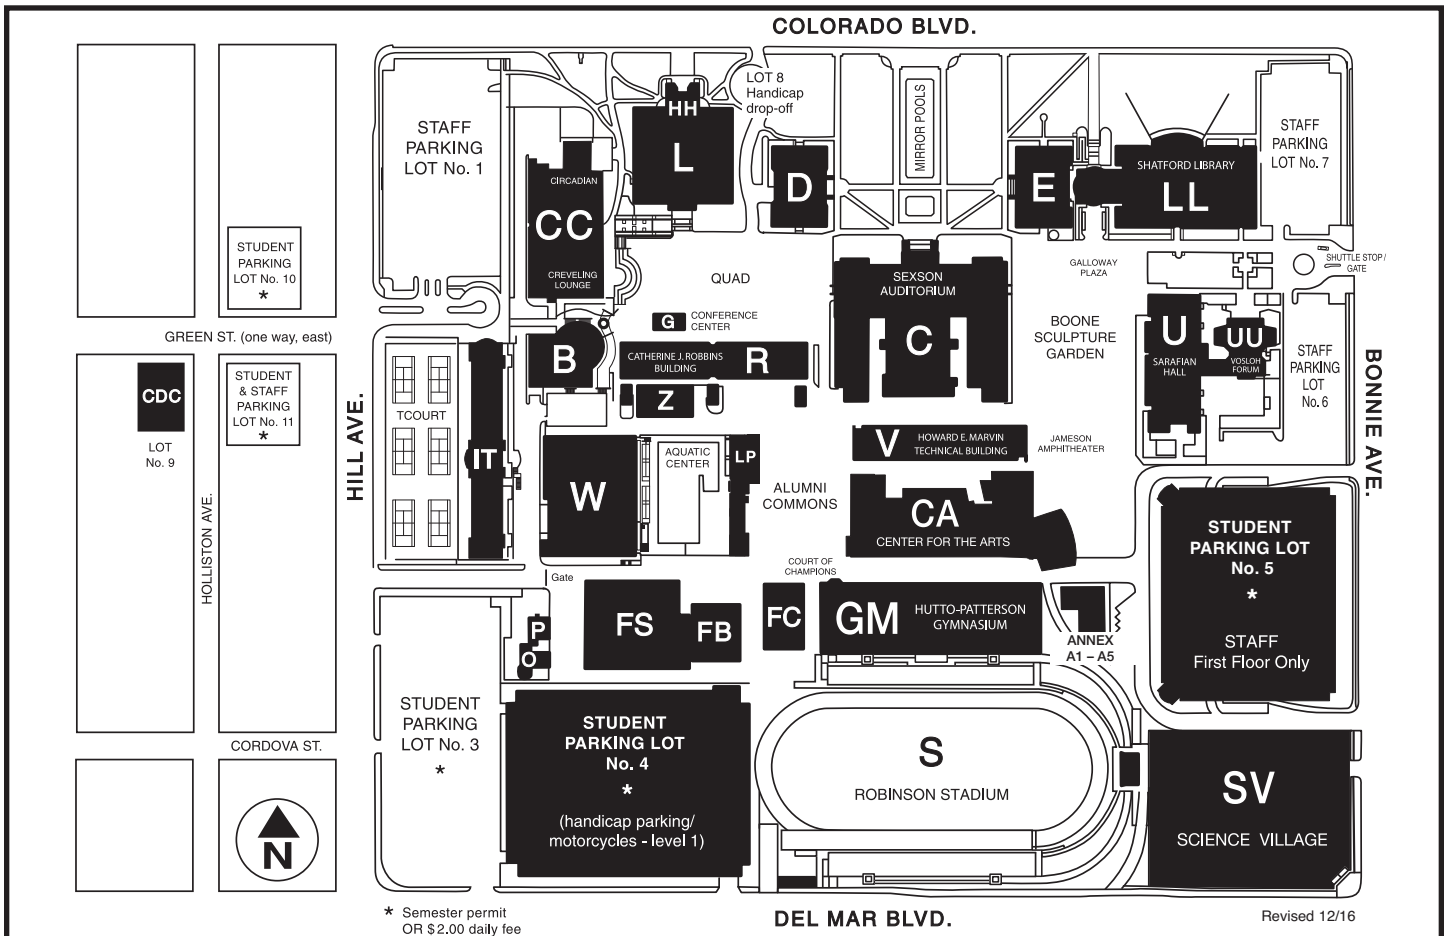

PASADENA CITY COLLEGE - CAMPUS MAP

1570 E. Colorado Blvd., Pasadena, CA 91106-2003 • (626) 585-7123 • www.pasadena.edu

* Semester permit
OR \$2.00 daily fee

DEL MAR BLVD.

Revised 12/16

Academic Affairs	C229	Fiscal Services	C203	Photo ID.....	CC
Admissions and Records	L113	Forum	UU	Police and Safety Services	B210
Assessment.....	D205	Foundation	CDC217	Pool	Aquatic Center
Athletics Department	GM201	Gymnasium	GM	President's Office	C235
Bookstore	B	Harbeson Hall.....	HH	Publications Office	C145
Boone Family Art Gallery.....	CA103	Health Sciences		Registration	L113
Business Division	C121	Division	CEC-B6, W204	Robinson Stadium	S
Business and College Services	C237	Howard E. Marvin Technical Bldg.	V	Sarafian Hall	U
CalWORKs	L107	Human Resources	C204	Sexson Auditorium	C230
Campus Center	CC	Hutto-Patterson Gymnasium.....	GM	Shatford Library	LL
Campus Use	R201	Industrial Technologies Building	IT	Social Sciences Division	C321
Career and Technical Education	IT200	Information Technology Services.....	LL	Strategic Communications	
Career Center.....	L103	International Student Center.....	D204	and Marketing	C145
Cashier	L	Kinesiology, Health and		Student Business Services	B203
Catherine J. Robbins Building.....	R	Athletics Division	GM201	Student Health Services	D105
Center for the Arts Building	CA	Lancers Pass (Cafeteria)	LP	Student Life	CC105
Ceramics Lab	Z	Languages Division	C247	Student Services (Dean)	D108
Circadian	CC	Learning Assistance Center	D300	Student Services (Vice President)	L112
Conference Center.....	G	Library	LL	Study Abroad Office	C229
Counseling Services.....	L104	Lillian Vosloh Forum	UU	Tennis Courts	TCOURT
Creveling Lounge	CC	Little Theatre	C106	The Piazza (Cafeteria)	CC
Disabled Student Programs		Mathematics Division	R322	Track and Field.....	S
and Services	D209	Natural Sciences Division	SV6	Veterans Resource Center.....	W108
Engineering & Technology		Observatory/Planetarium.....	O/P	Veteran's Services	L113
Division.....	IT200	Outreach, Degree and		Visual Arts and Media Studies	
English Division	C245	Transfer Services.....	L110	Division	CA102
EOP&S	L107	PCC Extension	IT200	Westerbeck Recital Hall.....	CA140
Facilities Services/Shops	FS	Performing and Communication			
Financial Aid	L114	Arts Division	CA119		