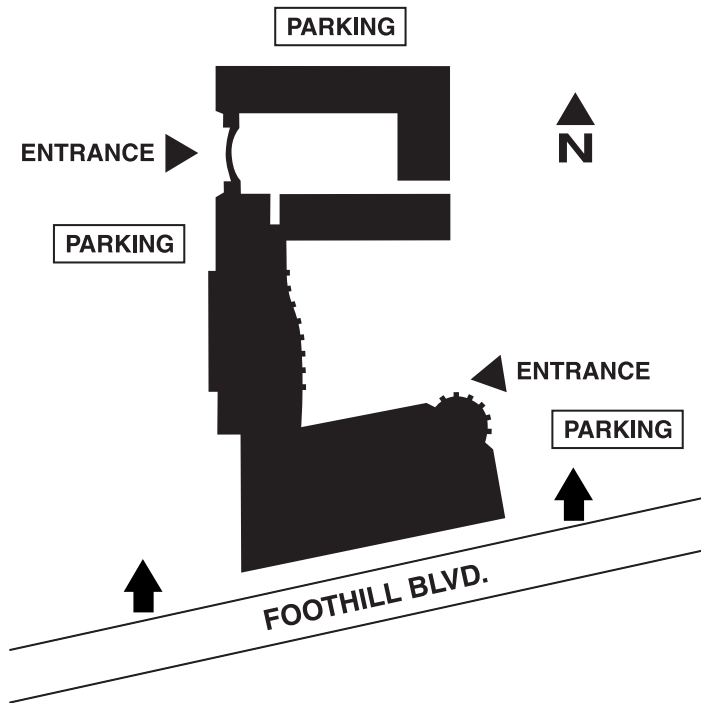

Community Education Center

3035 E. Foothill Blvd., Pasadena 91107-3106

CEC – Campus Map

How to get to the Community Education Center