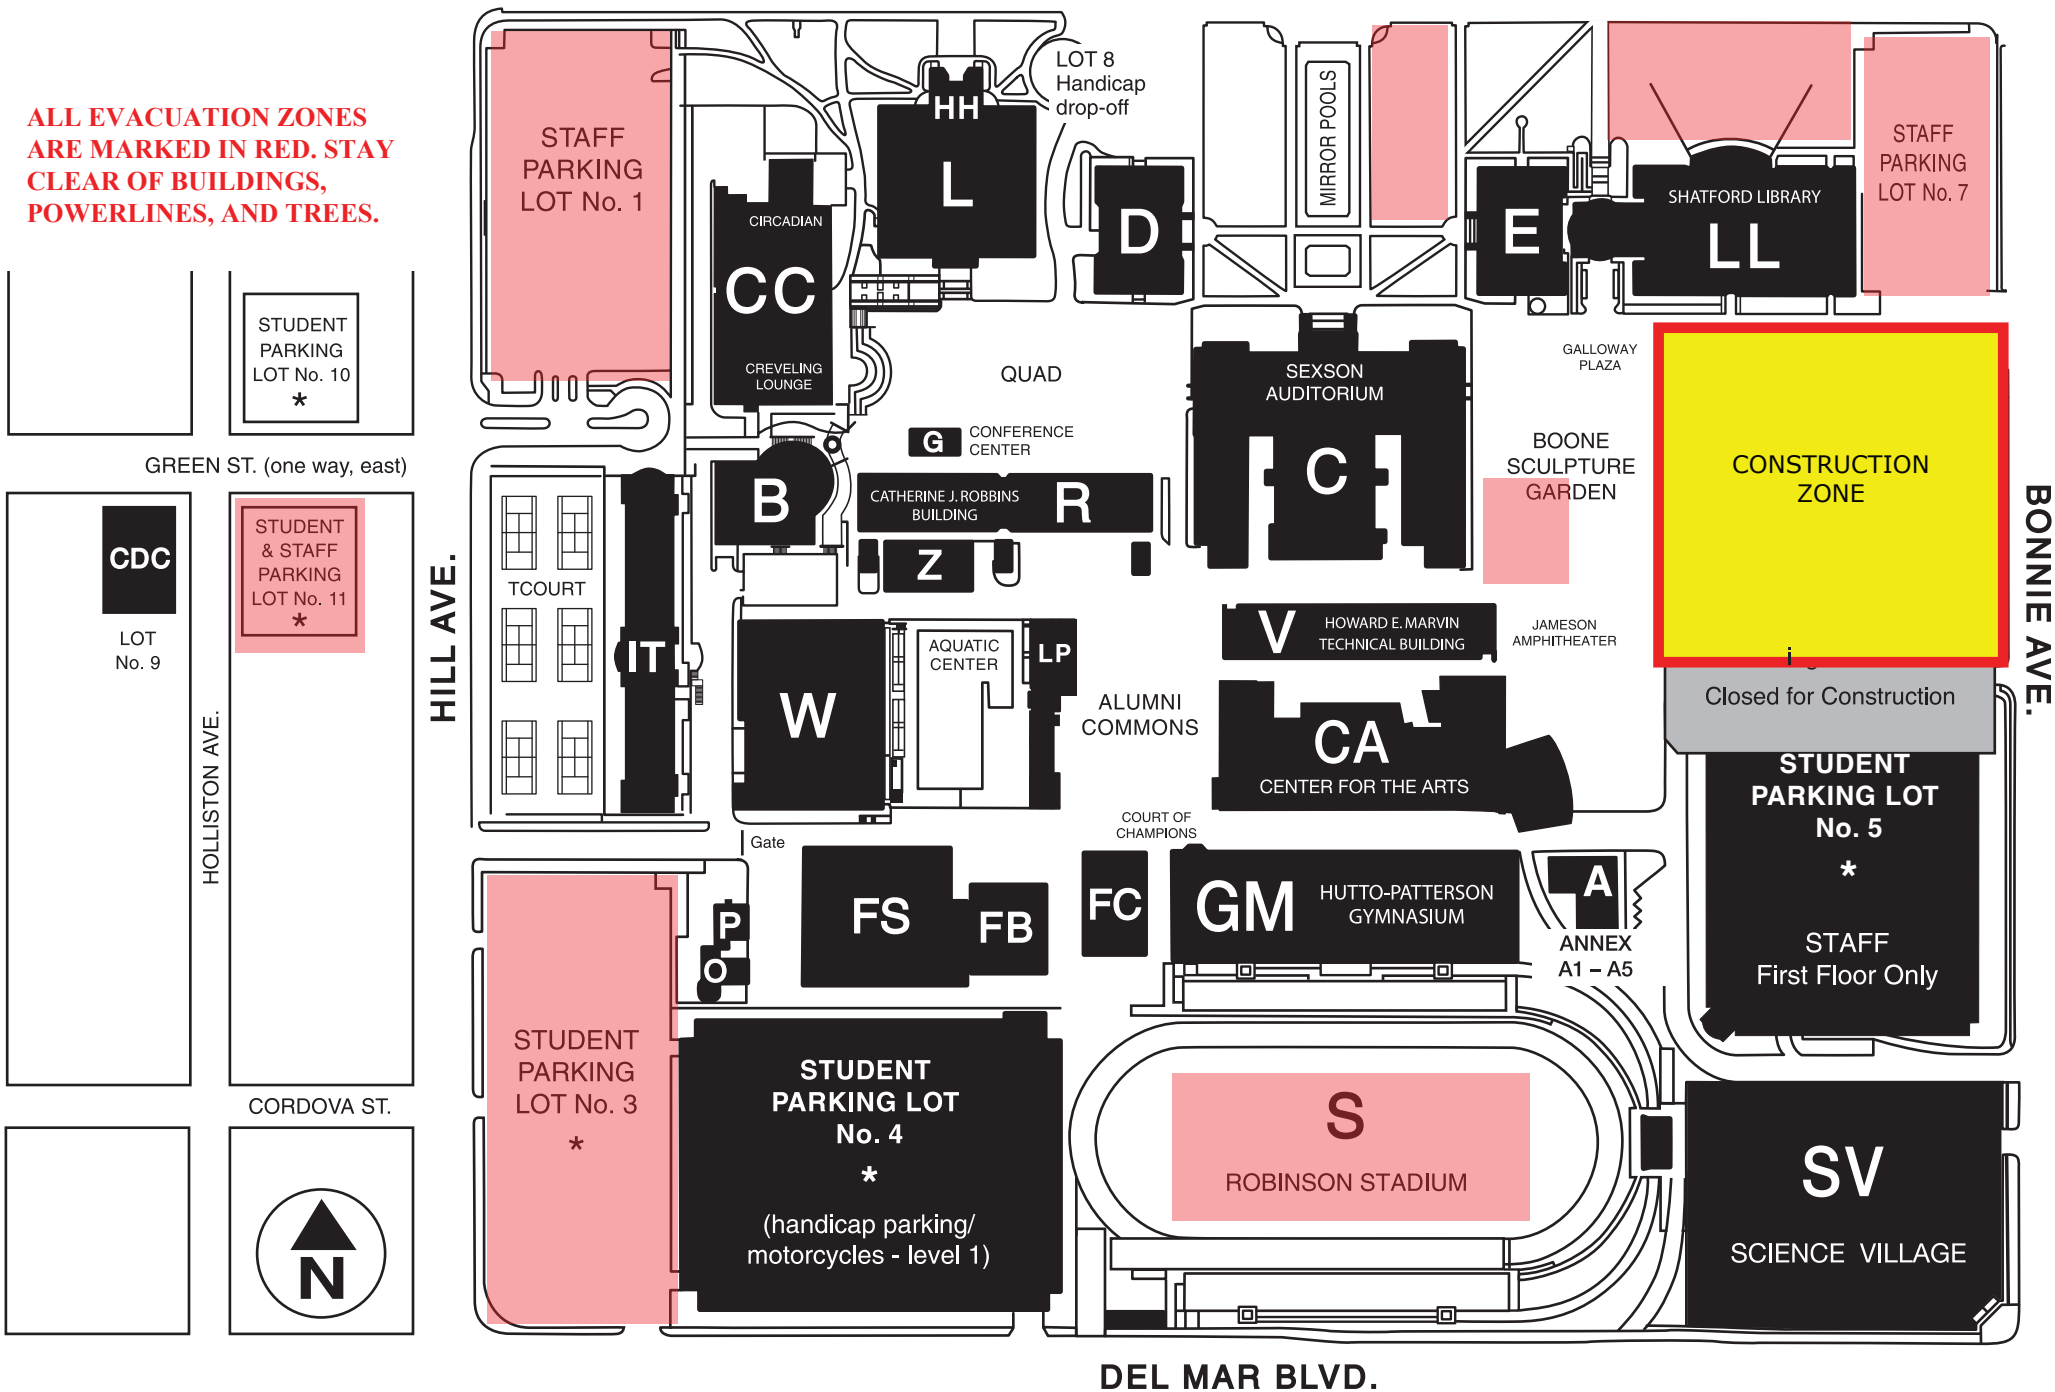

COLORADO BLVD.

ALL EVACUATION ZONES ARE MARKED IN RED. STAY CLEAR OF BUILDINGS, POWERLINES, AND TREES.

**PASADENA CITY COLLEGE (Main Campus and Child Development Center)  
EVACUATION AREAS**

Pasadena City College  
1570 E Colorado Blvd.  
Pasadena, CA 91106  
(626) 585-7484